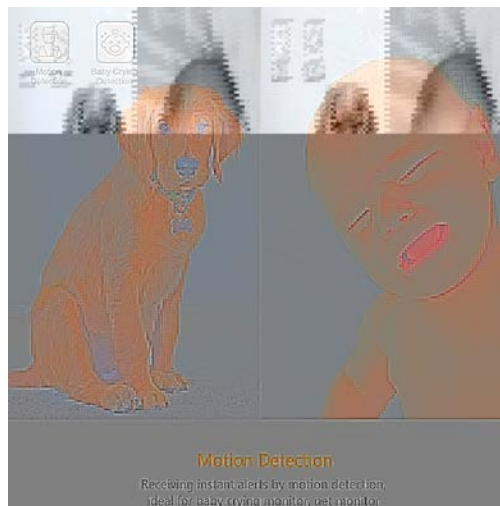

Smart Home Solution (2022)

www.adesso.com

CyberTrack 200

Indoor Chime Wireless 5V 1A USB Adapter

KEY FEATURES

- Easy to install and adjust
- 4 Ring tone optional
- Adjustable volume within Android / iOS system mobile
- Support Android / iOS system mobile devices
- 5V 1A USB Adapter power
- Dimensions: 2.36 x 0.94 in (60 x 23.8 mm)

Wireless
Technology

Adjustable
Volume

Easy
Installation

CyberTrack 210

1080P Indoor Smart WiFi Wireless IP Security Camera

KEY FEATURES

- HD 1080P IP Camera
- Support Motion detection
- Support two-way audio
- Support micro SD card (max 128 GB) storage
- Support Android /iOS system mobile devices, remote real-time monitoring
- Support Google Home & Amazon Alexa
- Dimensions: 2.44 × 2.4 × 3.5 in (62 x 61 x 89mm)

Resolution

2.0 Mega Pixels CMOs Sensor

AI Motion Detection

Built-In Mic/ Speaker

Edge Storage

CyberTrack 220

1080P Indoor Smart Wifi wireless PTZ Camera

KEY FEATURES

- HD 1080P IP Camera
- Support Motion detection
- Support two-way audio
- Support micro SD card (max 128 GB) storage
- Support Android /iOS system mobile devices, remote real-time monitoring
- Support Google Home & Amazon Alexa
- Dimensions: 2.87 × 3.1 × 4.76 in (73 x 78 x 121mm)