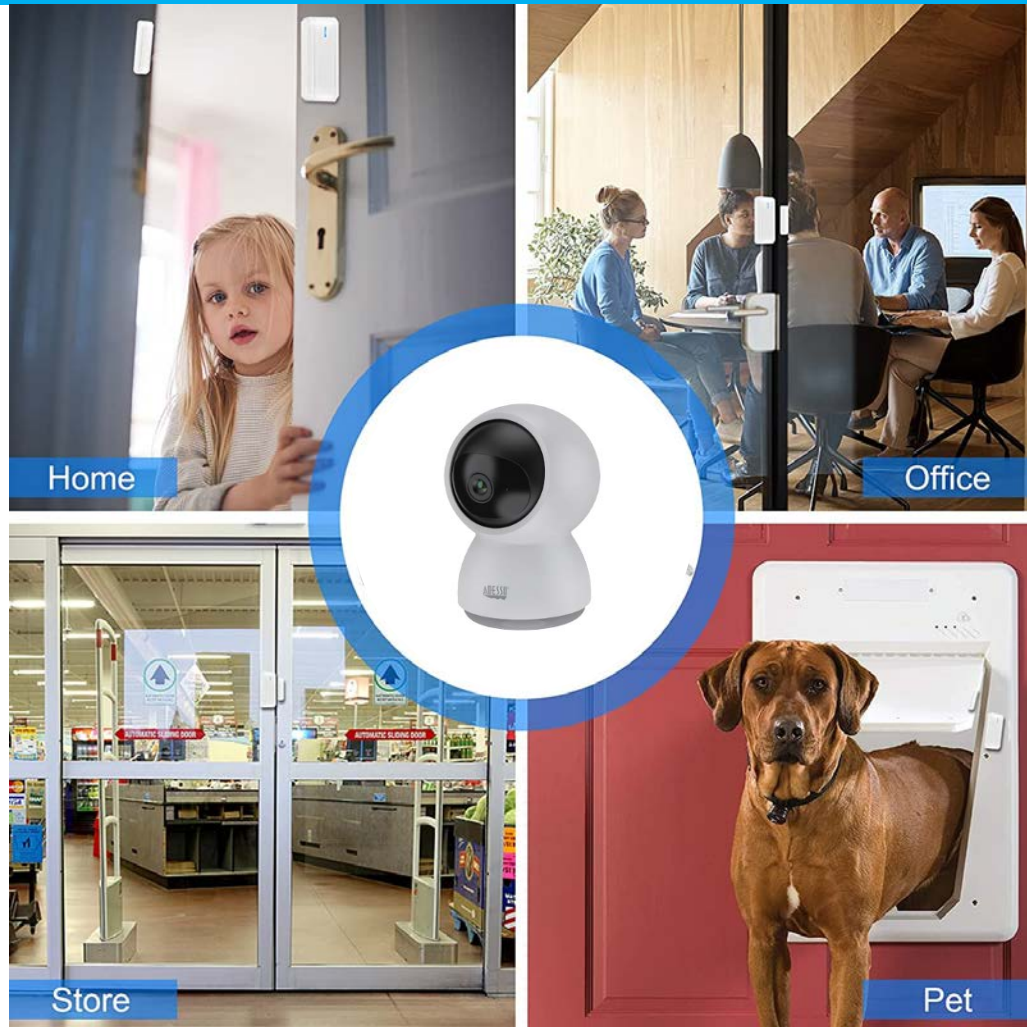

Wireless
Technology

Adjustable
Volume

Easy
Installation

CyberTrack 210

1080P Indoor Smart WiFi Wireless IP Security Camera

KEY FEATURES

- HD 1080P IP Camera
- Support Motion detection
- Support two-way audio
- Support micro SD card (max 128 GB) storage
- Support Android /iOS system mobile devices, remote real-time monitoring
- Support Google Home & Amazon Alexa
- Dimensions: 2.44 × 2.4 × 3.5 in (62 x 61 x 89mm)

Resolution

2.0 Mega Pixels CMOs Sensor

AI Motion Detection

Built-In Mic/ Speaker

Edge Storage

CyberTrack 220

1080P Indoor Smart Wifi wireless PTZ Camera

KEY FEATURES

- HD 1080P IP Camera
- Support Motion detection
- Support two-way audio
- Support micro SD card (max 128 GB) storage
- Support Android /iOS system mobile devices, remote real-time monitoring
- Support Google Home & Amazon Alexa
- Dimensions: 2.87 × 3.1 × 4.76 in (73 x 78 x 121mm)

KEY FEATURES

- Full HD 1080p video resolution
- Stream on demand with Alexa and Google Assistant
- AI motion and sound detection provide helpful alerts
- Microphone and speaker support two-way audio
- Supports micro SD card and cloud storage
- Apps for Android and iOS mobile devices support real-time monitoring from remote locations
- IR LED provides night vision up to 33 ft
- IP65 protection against dust and water jets
- Dimensions: 6.46 × 2.28 × 6.42 in (164 × 58 × 163 mm)