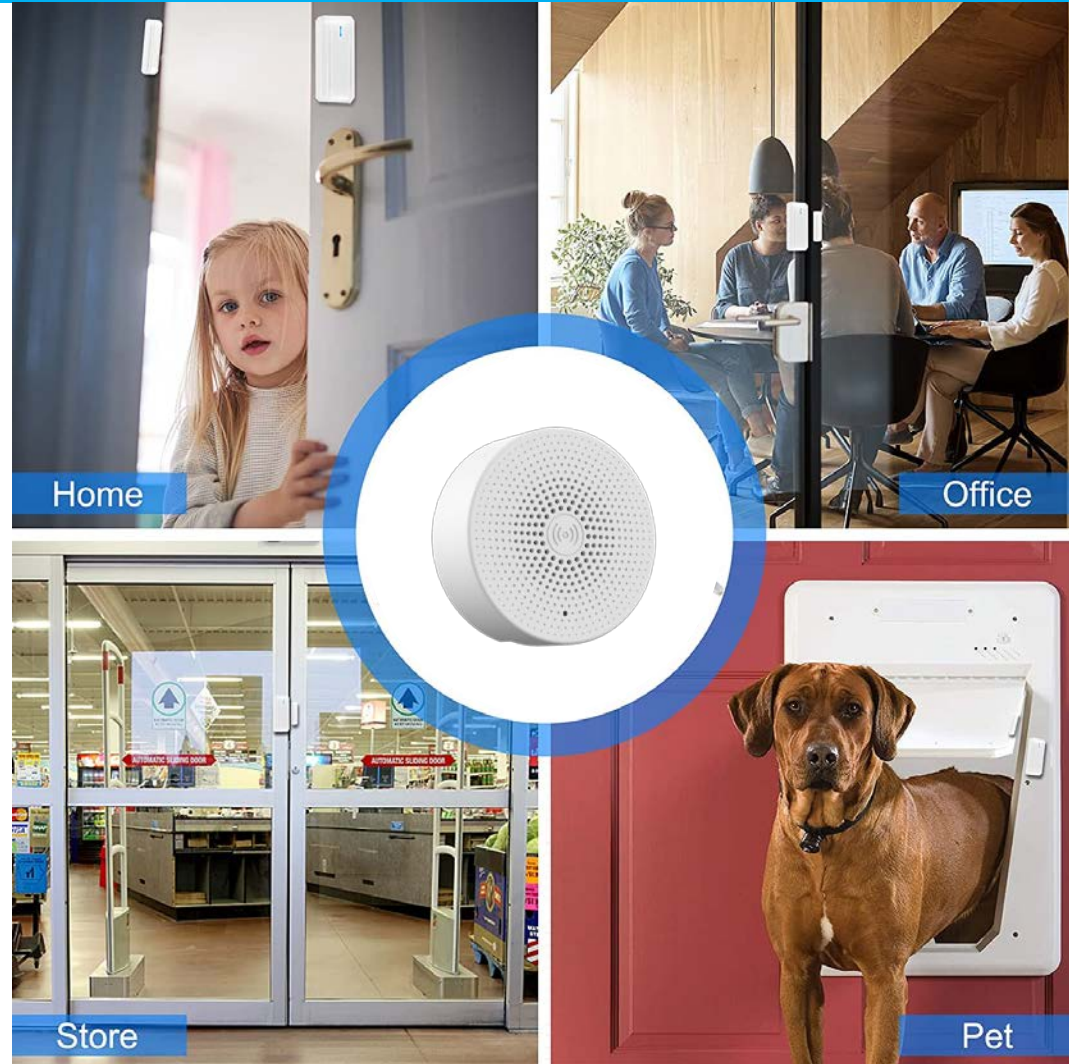

Smart Home Solution (2022)

www.adesso.com

CyberTrack 200

Indoor Chime Wireless 5V 1A USB Adapter

KEY FEATURES

- Easy to install and adjust
- 4 Ring tone optional
- Adjustable volume within Android / iOS system mobile
- Support Android / iOS system mobile devices
- 5V 1A USB Adapter power
- Dimensions: 2.36 x 0.94 in (60 x 23.8 mm)

Wireless
Technology

Adjustable
Volume

Easy
Installation

CyberTrack 210

1080P Indoor Smart WiFi Wireless IP Security Camera

KEY FEATURES

- HD 1080P IP Camera
- Support Motion detection
- Support two-way audio
- Support micro SD card (max 128 GB) storage
- Support Android /iOS system mobile devices, remote real-time monitoring
- Support Google Home & Amazon Alexa
- Dimensions: 2.44 × 2.4 × 3.5 in (62 x 61 x 89mm)

- HD 1080P IP Camera
- Support Motion detection
- Support two-way audio
- Support micro SD card (max 128 GB) storage
- Support Android /iOS system mobile devices, remote real-time monitoring
- Support Google Home & Amazon Alexa
- Dimensions: 2.87 × 3.1 × 4.76 in (73 x 78 x 121mm)

KEY FEATURES

- Full HD 1080p video resolution
- Stream on demand with Alexa and Google Assistant
- AI motion and sound detection provide helpful alerts
- Microphone and speaker support two-way audio
- Supports micro SD card and cloud storage
- Apps for Android and iOS mobile devices support real-time monitoring from remote locations
- IR LED provides night vision up to 33 ft
- IP65 protection against dust and water jets
- Dimensions: 6.46 × 2.28 × 6.42 in (164 × 58 × 163 mm)