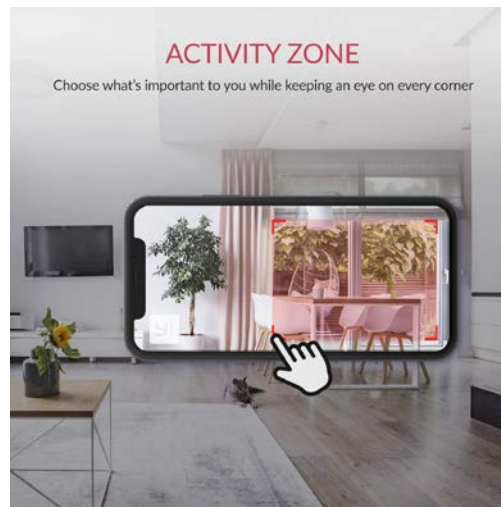

Wireless
Technology

Adjustable
Volume

Easy
Installation

CyberTrack 210

1080P Indoor Smart WiFi Wireless IP Security Camera

KEY FEATURES

- HD 1080P IP Camera
- Support Motion detection
- Support two-way audio
- Support micro SD card (max 128 GB) storage
- Support Android /iOS system mobile devices, remote real-time monitoring
- Support Google Home & Amazon Alexa
- Dimensions: 2.44 × 2.4 × 3.5 in (62 x 61 x 89mm)

- HD 1080P IP Camera
- Support Motion detection
- Support two-way audio
- Support micro SD card (max 128 GB) storage
- Support Android /iOS system mobile devices, remote real-time monitoring
- Support Google Home & Amazon Alexa
- Dimensions: 2.87 × 3.1 × 4.76 in (73 x 78 x 121mm)