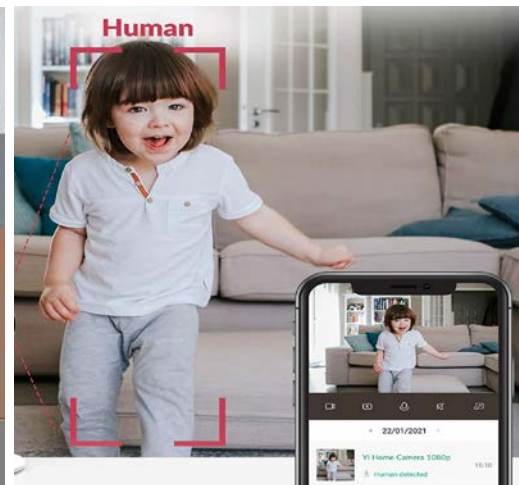

Smart Home Solution (2022)

www.adesso.com

CyberTrack 200

Indoor Chime Wireless 5V 1A USB Adapter

KEY FEATURES

- Easy to install and adjust
- 4 Ring tone optional
- Adjustable volume within Android / iOS system mobile
- Support Android / iOS system mobile devices
- 5V 1A USB Adapter power
- Dimensions: 2.36 x 0.94 in (60 x 23.8 mm)

Wireless
Technology

Adjustable
Volume

Easy
Installation

CyberTrack 210

1080P Indoor Smart WiFi Wireless IP Security Camera

KEY FEATURES

- HD 1080P IP Camera
- Support Motion detection
- Support two-way audio
- Support micro SD card (max 128 GB) storage
- Support Android /iOS system mobile devices, remote real-time monitoring
- Support Google Home & Amazon Alexa
- Dimensions: 2.44 × 2.4 × 3.5 in (62 x 61 x 89mm)

- HD 1080P IP Camera
- Support Motion detection
- Support two-way audio
- Support micro SD card (max 128 GB) storage
- Support Android /iOS system mobile devices, remote real-time monitoring
- Support Google Home & Amazon Alexa
- Dimensions: 2.87 × 3.1 × 4.76 in (73 x 78 x 121mm)

KEY FEATURES

- Full HD 1080p video resolution
- Stream on demand with Alexa and Google Assistant
- AI motion and sound detection provide helpful alerts
- Microphone and speaker support two-way audio
- Supports micro SD card and cloud storage
- Apps for Android and iOS mobile devices support real-time monitoring from remote locations
- IR LED provides night vision up to 33 ft
- IP65 protection against dust and water jets
- Dimensions: 6.46 × 2.28 × 6.42 in (164 × 58 × 163 mm)