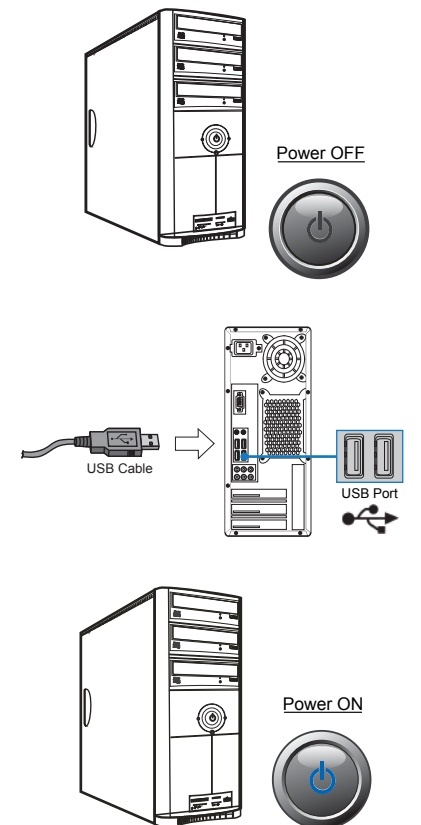

INSTALLATION

1. Make sure that your computer is turned OFF before installing Adesso iMouse™ G3. This equipment requires a USB port.
2. Plug in the USB cable of Adesso iMouse™ G3 to the USB port.
3. Turn ON your computer. Your operating system will detect the device, then the device will work automatically.