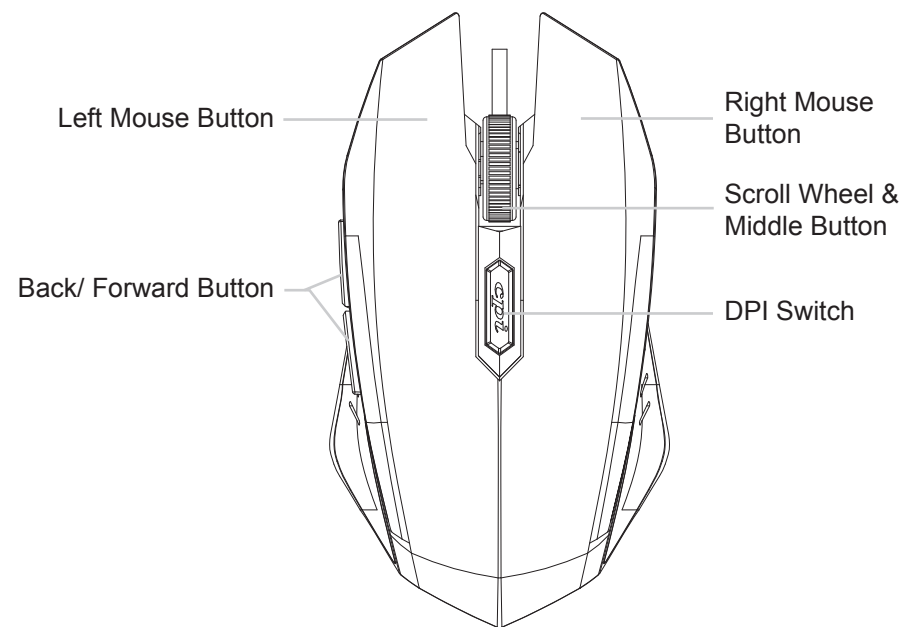

FEATURES

- Tracking Method: Optical Sensor
- DPI Reslution: 4 Levels (800, 1200, 1600 and 2400 DPI)
- Buttons: 6 Buttons (Right, and Left Mouse Click, DPI Switch, Scroll Wheel Middle Button and Back/Fwd buttons)
- LED Color: Green, Blue and Red
- Hand Orientation: Right and Left
- Dimensions: 5.25" x 2.75" x 1.6" (133.4 x 69.9 x 40.6 mm)
- Weight: 0.3 lbs. (130 g)
- Cable Length: 1.8 m

REQUIREMENTS

- Available USB port

②

CONTENT

Adesso iMouse™ G3

Quick Start Guide

④

DESCRIPTION