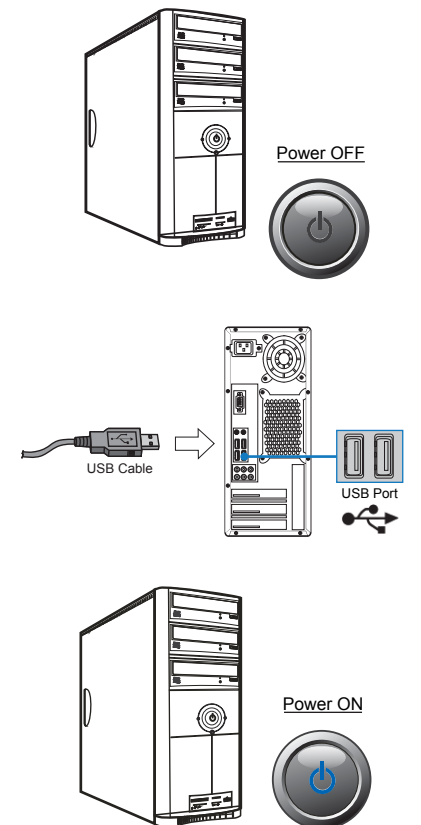

INSTALLATION

1. Make sure that your computer is turned OFF before installing Adesso iMouse™ G1. This equipment requires a USB port.
2. Plug in the USB cable of Adesso iMouse™ G1 to the USB port.
3. Turn ON your computer. Your operating system will detect the device, then the device will work automatically.