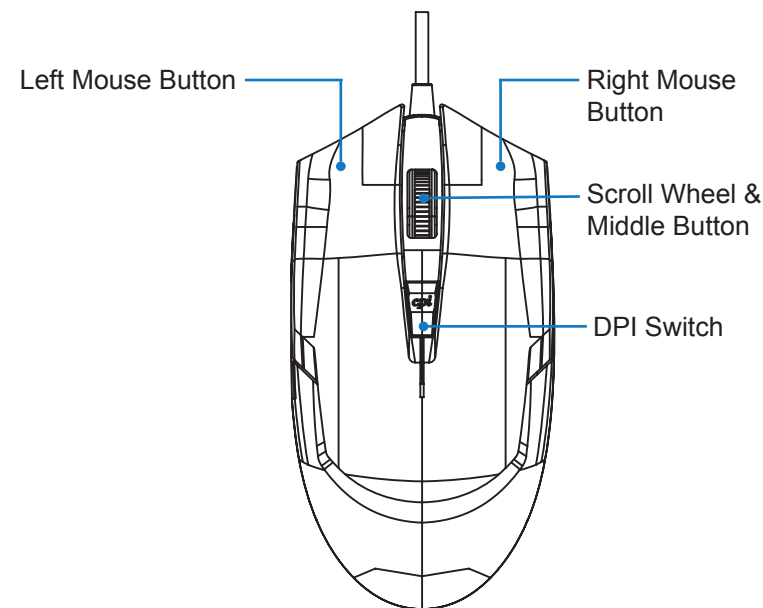

FEATURES

- Tracking Method: Optical Sensor
- DPI Reslution: 4 Levels (800, 1200, 1600 & 2400 DPI)
- Buttons: 4 Buttons (Right and Left Mouse Click, DPI Switch, Scroll Wheel Middle Button)
- LED Color: Blue
- Hand Orientation: Right and Left
- Dimensions: 4.75" x 2.5" x 1.6" (121 x 63.5 x 39.5 mm)
- Weight: 0.3 lbs. (130 g)
- Cable Length: 1.8 m

REQUIREMENTS

- Available USB port

②

DESCRIPTION

⑤

CONTENT

Adesso iMouse™ G1

Quick Start Guide