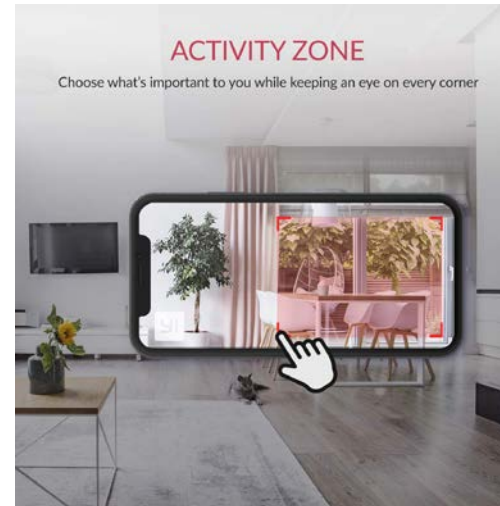

### KEY FEATURES

- Easy to install and adjust
- 4 Ring tone optional
- Adjustable volume within Android / iOS system mobile
- Support Android / iOS system mobile devices
- 5V 1A USB Adapter power
- Dimensions: 2.36 x 0.94 in (60 x 23.8 mm)

### KEY FEATURES

- HD 1080P IP Camera
- Support Motion detection
- Support two-way audio
- Support micro SD card (max 128 GB) storage
- Support Android /iOS system mobile devices, remote real-time monitoring
- Support Google Home & Amazon Alexa
- Dimensions: 2.44 × 2.4 × 3.5 in (62 x 61 x 89mm)