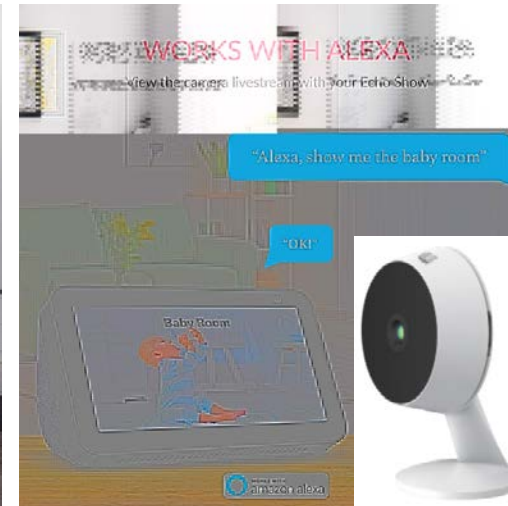

### KEY FEATURES

- Easy to install and adjust
- 4 Ring tone optional
- Adjustable volume within Android / iOS system mobile
- Support Android / iOS system mobile devices
- 5V 1A USB Adapter power
- Dimensions: 2.36 x 0.94 in (60 x 23.8 mm)

Wireless  
Technology

Adjustable  
Volume

Easy  
Installation

## CyberTrack 210

1080P Indoor Smart WiFi Wireless IP Security Camera

### KEY FEATURES

- HD 1080P IP Camera
- Support Motion detection
- Support two-way audio
- Support micro SD card (max 128 GB) storage
- Support Android /iOS system mobile devices, remote real-time monitoring
- Support Google Home & Amazon Alexa
- Dimensions: 2.44 × 2.4 × 3.5 in (62 x 61 x 89mm)