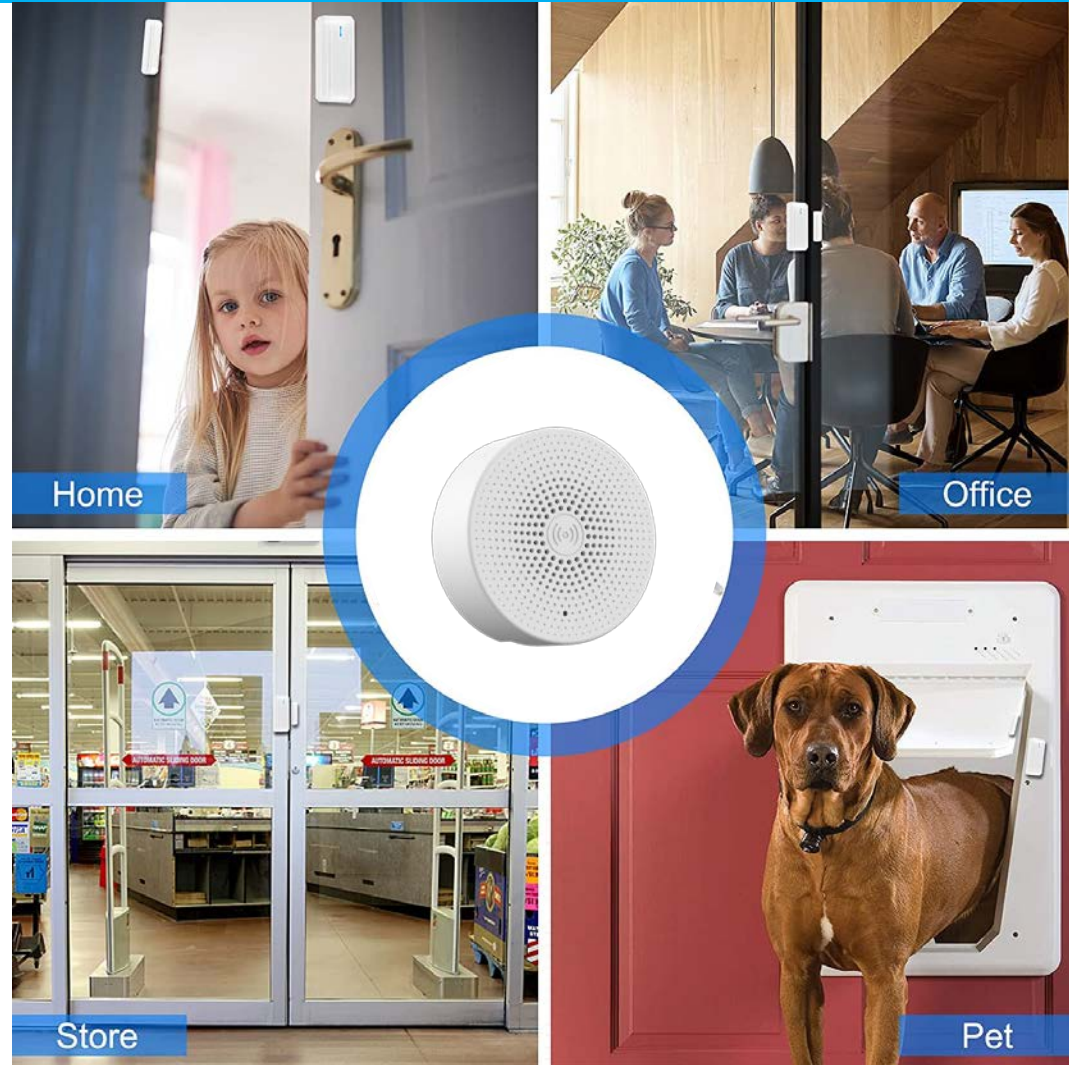

# Smart Home Solution

[www.adesso.com](http://www.adesso.com)

## CyberTrack 200

Indoor Chime Wireless 5V 1A USB Adapter

### KEY FEATURES

- Easy to install and adjust
- 4 Ring tone optional
- Adjustable volume within Android / iOS system mobile
- Support Android / iOS system mobile devices
- 5V 1A USB Adapter power
- Dimensions: 2.36 x 0.94 in (60 x 23.8 mm)