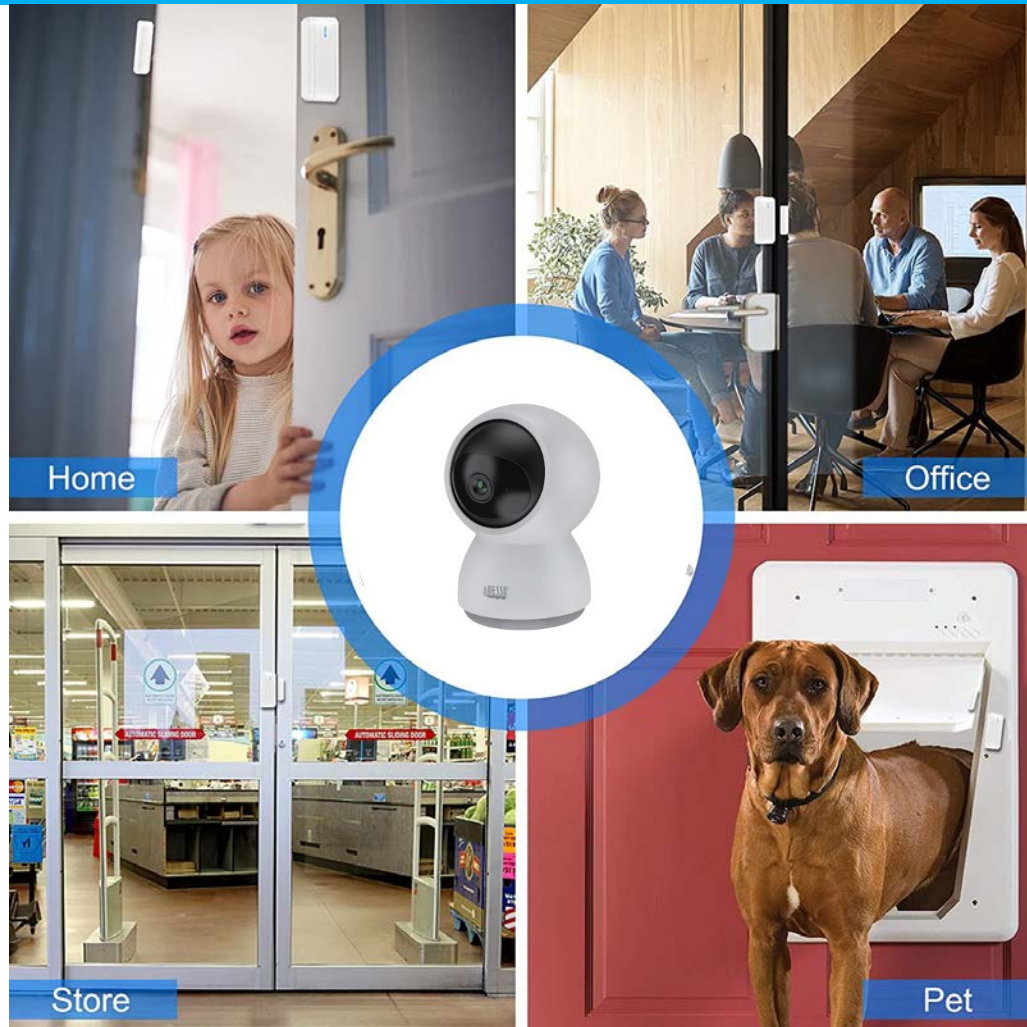

## CyberTrack 210

1080P Indoor Smart WiFi Wireless IP Security Camera

### KEY FEATURES

- HD 1080P IP Camera
- Support Motion detection
- Support two-way audio
- Support micro SD card (max 128 GB) storage
- Support Android /iOS system mobile devices, remote real-time monitoring
- Support Google Home & Amazon Alexa
- Dimensions: 2.44 × 2.4 × 3.5 in (62 x 61 x 89mm)

## CyberTrack 220

1080P Indoor Smart Wifi wireless PTZ Camera

### KEY FEATURES

- HD 1080P IP Camera
- Support Motion detection
- Support two-way audio
- Support micro SD card (max 128 GB) storage
- Support Android /iOS system mobile devices, remote real-time monitoring
- Support Google Home & Amazon Alexa
- Dimensions: 2.87 × 3.1 × 4.76 in (73 x 78 x 121mm)