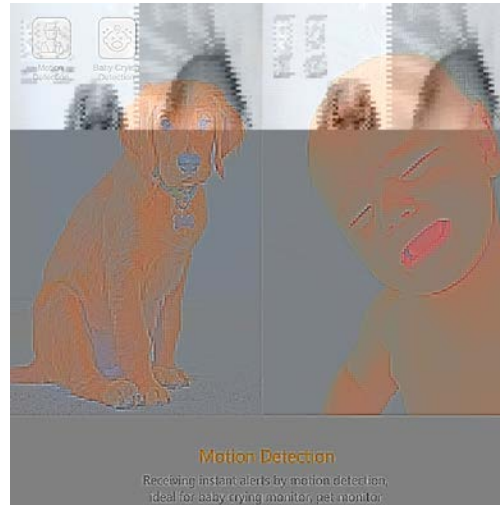

### KEY FEATURES

- Easy to install and adjust
- 4 Ring tone optional
- Adjustable volume within Android / iOS system mobile
- Support Android / iOS system mobile devices
- 5V 1A USB Adapter power
- Dimensions: 2.36 x 0.94 in (60 x 23.8 mm)

## CyberTrack 210

1080P Indoor Smart WiFi Wireless IP Security Camera

### KEY FEATURES

- HD 1080P IP Camera
- Support Motion detection
- Support two-way audio
- Support micro SD card (max 128 GB) storage
- Support Android /iOS system mobile devices, remote real-time monitoring
- Support Google Home & Amazon Alexa
- Dimensions: 2.44 × 2.4 × 3.5 in (62 x 61 x 89mm)