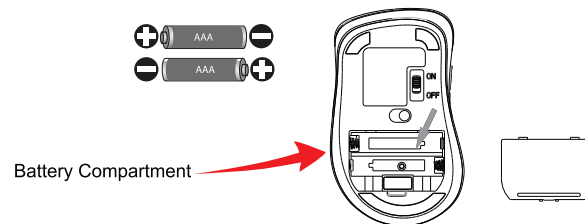

⑤

2. Remove the battery compartment and insert the batteries.

INTRODUCTION

With 2.4 GHz Radio Frequency technology, the Adesso® iMouse™ E40 Wireless Optical Mouse provides you with wireless convenience and the freedom of a smooth connection for up to a 30-foot range without tangled cables. This 1000-DPI optical sensor improves speed, accuracy and reliability without the hassle of a clogged mouse ball. With the auto-sleep feature, you can automatically maximize your battery life when your mouse is not in use. The advanced optical sensor keeps the mouse precisely on point and allows you to work on most surfaces, such as: glass, wood, marble, and leather surfaces without the need of a mouse pad.

FEATURES

- 2.4 GHz Radio Frequency Wireless Technology
- Working Range: Up to 30 ft. (10 m)
- DPI Resolution: 1000 DPI
- 3 buttons (Left & Right, Scroll Wheel & Middle Button)
- Dimensions: 4.3" x 2.6" x 1.5" (108 x 67 x 38 mm)
- Weight: 0.14 lb. (63 g)