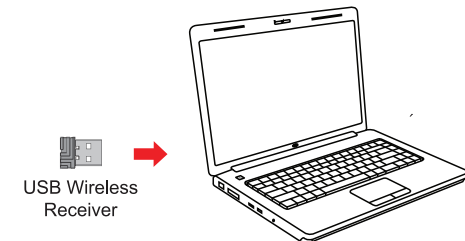

4. Insert the wireless receiver into your computer's USB port. Your operating system will automatically detect and connect the device.