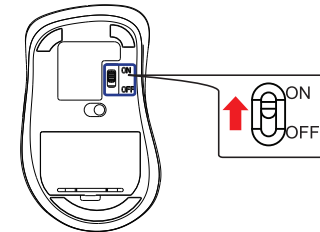

REQUIREMENTS

- Operating system: Windows® 8/7/Vista/XP/2000, Mac OSX 10.4 and above
- Available USB port

3. Once batteries are inserted, replace the battery compartment and turn on your iMouse E40 with the ON / OFF switch as shown below.