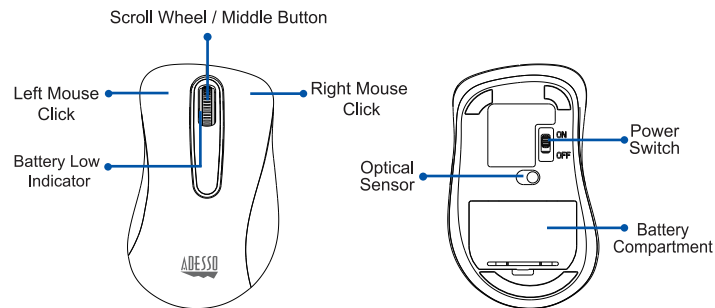

DESCRIPTION