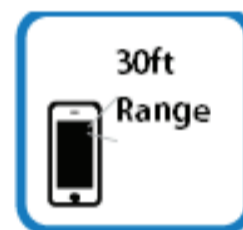

Product Overview

Add bluetooth functionality to your stereo devices, immediately changing your old ordinary stereos or radios into wireless bluetooth stereos. R1 works with All bluetooth enabled devices (such as iPad, iPod touch, iPhone, Samsung Galaxy S3/S4/Note2) can be paired to play music. Support Bluetooth standard 2.0 / 3.0 / 4.0. compatible with all devices enabled with A2DP & AVRCP stereo bluetooth. R1 is Plug-and-play and very quickly paired. Enjoy the fun of wireless bluetooth stereo music without the bother of messy cables.

Bluetooth 3.0 Wireless Technology

Bluetooth 3.0 wireless technology offers clear audio freedom, plus higher security encryption.

Effective Range 30 ft (10M)

Works with your Bluetooth enabled device up to 30 ft from the receiver.

Dual Mode Audio Output

You can feed audio out of your bluetooth receiver via the RCA Audio out-put connectors or via 3.5" mini-audio jacks which allows you to use all kinds of media devices at your discretion .

30 ft Range

Specifications

Connection	Bluetooth 3.0 +EDR
Bluetooth Profiles	A2DP, AVRCP, HSP, HFP
Frequency Response	80HZ 20kHz
Power Input	DC 5V 160mAh
Range	Up to 30' feet
Net Weight	0.23 lb.
Dimensions	6" X 2" X .5" Inches
Colors	Black

Requirements

Device	Works on most Bluetooth® enabled devices

Includes:	Adesso® Xtream® R1 Quick Start Guide Micro USB Charging Cable

Shipping Information

ITEM	UPC CODE	Pack Dims	Pack Weight	QTY/Carton
Xtream R1	783750006538	8.5" x 5.5" x 1.5"	.3 lbs.	10/40