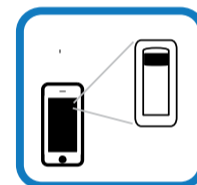

■ Rechargeable Battery with iOS Indicator

Software interfaces directly with the iOS on your device to show you in real-time how much battery life is available.

■ Travel Pouch

Provides protection to be able to travel safely and securely without worries about getting caught or tangled in your luggage or purse.

Bluetooth 3.0
Wireless Technology

Foldable
Headset

Rechargeable Battery
with iOS Indicator

Travel Pouch

Specifications

Connection	Bluetooth 3.0 +EDR
Headphone Type	Vertical on-the-ear
Bluetooth Profiles	A2DP, AVRCP, HSP, HFP
Microphone Type	Omnidirectional
Frequency Response	80HZ 20kHz
Operating Time	Up to 13 hours
Power Input	DC 5V 160mAh
Range	Up to 30' feet
Net Weight	0.23 lb.
Dimensions	5.7 x 3.9 x 2.3 inches
Colors	(W) White with Green or (B) Black with Red