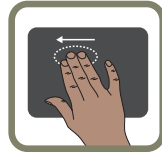

Programmable Buttons

Use the two programmable buttons to access your favorite shortcuts instantly.

Vertical Scrolling

Enjoy quick access to vertical scrolling with the integrated vertical scroll function on touchpad.

Small & Portable

Take this touchpad with you anywhere, its small lightweight design makes it great for travel, so you can use with all your devices anywhere.

Multi-Touch Features:

Pinch Zoom In / Out

Rotate

Scroll/ Drag

Swipe Backward

Swipe Forward

Minimize all Windows

Specifications:

Interface	PS/2 or USB (based on model)
Touchpad Working Area	3.0 x 2.0" (76 x 51mm)
Dimensions	4.0 x 4.4 x 0.4" (102 x 112 x 10mm)
Cable Length	6 ft. (1.8m)
Features	Left Mouse Button, Right Mouse Button & (2) Programmable Buttons
Multi-Touch Features	Pinch Zoom In/Out, Rotate, Scroll/Drag, Swipe Backward, Swipe Forward & Minimize All Windows