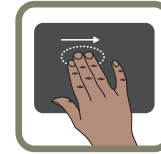

Programmable Buttons

Use the two programmable buttons to access your favorite shortcuts instantly.

Vertical Scrolling

Enjoy quick access to vertical scrolling with the integrated vertical scroll function on touchpad.

Small & Portable

Take this touchpad with you anywhere, its small lightweight design makes it great for travel, so you can use with all your devices anywhere.

Multi-Touch Features:

Pinch Zoom In / Out

Rotate

Scroll/ Drag

Swipe Backward

Swipe Forward

Minimize all Windows

Specifications:

Interface	PS/2 or USB (based on model)
Touchpad Working Area	3.0 x 2.0" (76 x 51mm)
Dimensions	4.0 x 4.4 x 0.4" (102 x 112 x 10mm)
Cable Length	6 ft. (1.8m)
Features	Left Mouse Button, Right Mouse Button & (2) Programmable Buttons
Multi-Touch Features	Pinch Zoom In/Out, Rotate, Scroll/Drag, Swipe Backward, Swipe Forward & Minimize All Windows