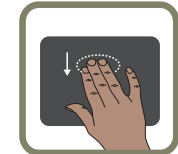

Programmable Buttons

Use the two programmable buttons to access your favorite shortcuts instantly.

Vertical Scrolling

Enjoy quick access to vertical scrolling with the integrated vertical scroll function on touchpad.

Small & Portable

Take this touchpad with you anywhere, its small lightweight design makes it great for travel, so you can use with all your devices anywhere.

Multi-Touch Features:

Pinch Zoom In / Out

Rotate

Scroll/ Drag

Swipe Backward

Swipe Forward

Minimize all Windows

Specifications:

Interface	PS/2 or USB (based on model)
Touchpad Working Area	3.0 x 2.0" (76 x 51mm)
Dimensions	4.0 x 4.4 x 0.4" (102 x 112 x 10mm)
Cable Length	6 ft. (1.8m)
Features	Left Mouse Button, Right Mouse Button & (2) Programmable Buttons
Multi-Touch Features	Pinch Zoom In/Out, Rotate, Scroll/Drag, Swipe Backward, Swipe Forward & Minimize All Windows