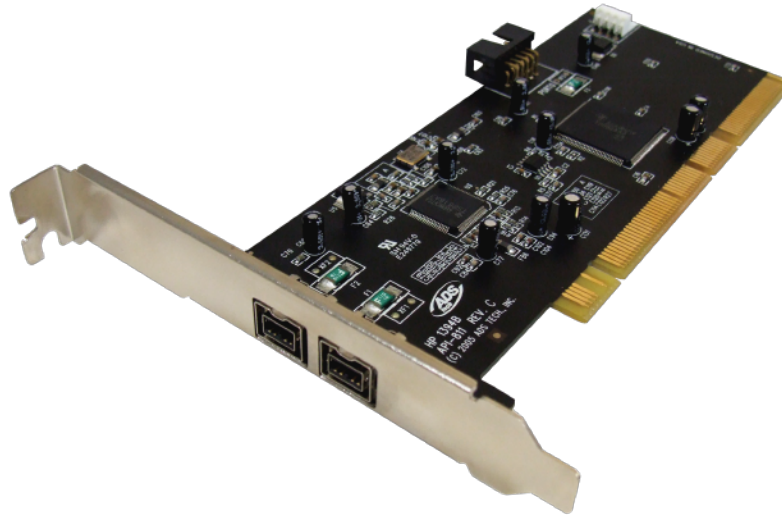

2-Port PCI 1394b FireWire Card

www.adesso.com

The Adesso 2-Port PCI 1394b FireWire Card easily converts a motherboard PCI slot into two external IEEE 1394b FireWire slots (2 x 9-pin) allowing all FireWire 800 devices (e.g. digital video camcorders, portable drives) to connect to your computer. This PCI FireWire Card is compatible with both Mac and PC and supports hot-swapping, so you can plug and unplug FireWire peripherals from any port without having to reboot computer. Corel VideoStudio Essentials X4 video editing software (Windows only) is also included with the Adesso 2-Port PCI 1394b FireWire Card to easily capture and edit videos directly from your digital video camcorder.

■ Two IEEE Ports

The Adesso 2-Port PCI 1394b FireWire Card provides two external IEEE 1394b FireWire ports (2x9-pin) to your computer.

■ Faster Data Transfer Rate

The Adesso 2-Port PCI 1394b FireWire Card offers twice the speed of 1394a FireWire Cards, data transfer rate of 800 Mbps/sec, offering more productivity.

■ Simple Video Capturing & Editing

The Adesso 2-Port PCI 1394b FireWire Card includes Corel VideoStudio Essentials X4 video editing software, so you can easily capture and edit videos.

■ Hot-Swapping

Allows you to connect and disconnect devices to IEEE 1394b ports without rebooting system.

Faster Data Transfer Rate

Video Capturing & Editing

Hot-Swapping

Specifications:

Interface (Bus) Type	PCI 32-bit or 64-bit
Connectivity	2x9-pin 1394b (external)
Data Link Protocol	IEEE 1394b
Data Transfer Rate	Up to 800 Mbps