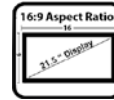

# CyberTablet T22HD 21.5" Tablet Monitor

www.adesso.com

Up to 5080 Lines Per Inch (LPI)  
Maximum Resolution

2048 Levels of  
Pressure Sensitivity

16:9 Aspect Ratio  
with 21.5" Display

HD Resolution

Multi Angled and  
Mounted Adjustable stand

### ■ 21.5" HD Display with 16:9 Aspect Ratio

21.5-inch LCD Tablet Monitor applies a new mirror design with smooth, quiet and graceful 16MS TFT LCD panels. The 21.5-inch display has a resolution of 1980 x 1080 with excellent brightness, high contrast, adjustable angles, and low power consumption.

### Monitor Specifications:

- Selectable Writing Area: 18.75" x 10.50" Widescreen
- Display Resolution: 1980 x 1080 ( Best Resolution)
- Report Rate: 0.25 seconds (~14ms)
- Dimensions: 21" x 12.75" x 1.25" (517 x 322 x 30 mm)
- Pixel Pitch: 0.001 " x 0.001 "(0.25 x 0.25 mm)
- Electrical Interface: Dual Channel LVDS (Low-Voltage Differential Signaling)
- Color Depth: 16.7 M Colors & 8-bit depth
- Contrast Ratio: 3000:1