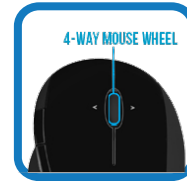

### ■ 4-Way Mouse Wheel

The 4-way mouse wheel allows both vertical and horizontal scrolling.

### ■ Built-In Rechargeable Li-on Battery

The iMouse E50 eliminates the need for batteries. Simply plug in your mouse with the USB cable when your mouse needs recharging.

### ■ Ergonomic Vertical Design

The vertical design provides better support for your forearm minimizing wrist pain that can come from twisting.

2.4 GHz RF Wireless Technology

4-Way Mouse Wheel

Ergonomic Vertical Design