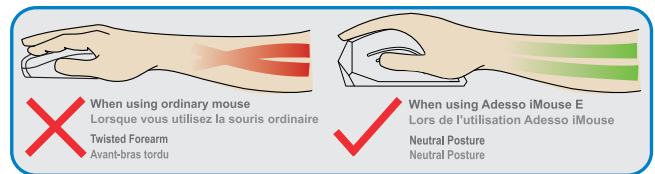

Specifications:

Tracking Method	Laser
DPI Resolution	4 Levels (400/800/1600/3200) DPI
Buttons	6 Buttons (Left & Right Click, Back & Forward, DPI Switch, Scroll Wheel and Middle Button)
LED Color	Blue
Hand Orientation	Right
Dimensions	5 x 2.8 x 2.8 in. (127 x 71 x 71 mm)
Weight	0.3 lb. (113g)
Cable Length	6 ft. (1.8 m)

Requirements:

Operating System	Windows® 8 / 7 / Vista / XP / 2000 Mac® OS X 10.4 & above
Connectivity Interface	USB Port

Includes:

- Adesso iMouse™ E2
- Quick Start Guide

Shipping Information:

Item	UPC Code	Package Dimensions	Package Weight	Qty/Carton
iMouse® E2	783750007061	150 x 90 x 18 mm	400 g	10/40