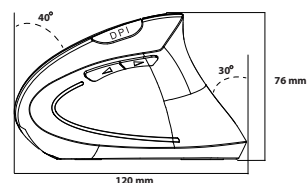

■ Ergonomic Vertical Design

The vertical design provides better support for your forearm minimizing wrist pain that can come from twisting.

■ Adjustable DPI Switch and Back/ Forward Buttons

Switch DPI easily between 1000 and 1600 and access to back/ forward navigation shortcut without driver.

Vertical Ergonomic Design

Adjustable DPI Switch

Back/Forward Buttons

Fashionable Ice Blue Illumination

Specifications:

Tracking Method	Optical Sensor
DPI Resolution	2 Levels (1000/1600)
Buttons	6 Buttons (Left & Right Click, Back & Forward, DPI Switch, Scroll Wheel)
LED Color	Blue
Hand Orientation	Right
Dimensions	3.0" x 4.7" x 2.5" (75 x 120 x 63mm)
Weight	0.3 lb. (113 g)
Cable Length	6 ft. (1.8 m)