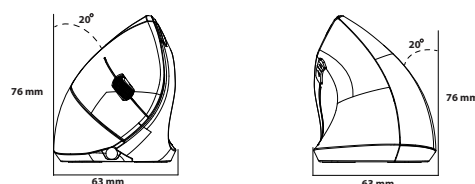

iMouse™ E1 Vertical Ergonomic Mouse

www.adesso.com

With the specially designed vertical shape, the Adesso iMouse™ E1 provides a uniquely comfortable ergonomic mouse experience. Three buttons are conveniently located on the side allowing for intuitive control and faster back and forward browsing. The switchable DPI (1000/1600) provides for two levels of control. The iMouse E1 is plug and play and requires no drivers. Simply plug into any available USB port and be ready to experience a different kind of mouse!

■ Ergonomic Vertical Design

The vertical design provides better support for your forearm minimizing wrist pain that can come from twisting.

■ Adjustable DPI Switch and Back/ Forward Buttons

Switch DPI easily between 1000 and 1600 and access to back/ forward navigation shortcut without driver.

Vertical Ergonomic Design

Adjustable DPI Switch

Back/Forward Buttons

Fashionable Ice Blue Illumination

Specifications:

Tracking Method	Optical Sensor
DPI Resolution	2 Levels (1000/1600)
Buttons	6 Buttons (Left & Right Click, Back & Forward, DPI Switch, Scroll Wheel)
LED Color	Blue
Hand Orientation	Right
Dimensions	3.0" x 4.7" x 2.5" (75 x 120 x 63mm)
Weight	0.3 lb. (113 g)
Cable Length	6 ft. (1.8 m)