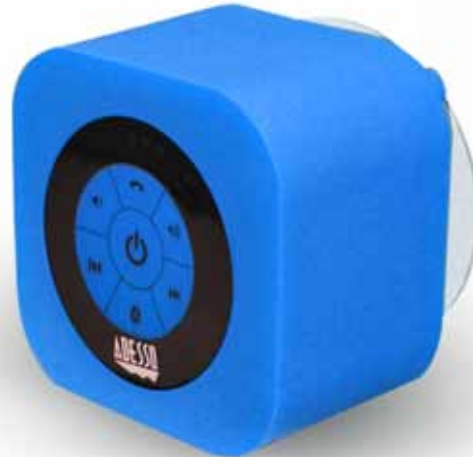

Xtream S1

Portable Bluetooth® 3.0 Waterproof Speaker

www.adesso.com

Product Overview

The Adesso® Xtream S1 Bluetooth® Waterproof Speaker lets you take your music wherever you go! Small enough to fit in your pocket or your bag, Adesso® Xtream S1 delivers incredible audio sound with rich loudness and exceptional treble. The Adesso® Xtream S1 has a waterproof exterior letting you listen to your music in the shower, at the pool, on a hike, or anywhere! The built-in Bluetooth® microphone adds an extra option to make hands-free phone calls. Each device comes with a detachable suction cup so you can stick the device on a window or a bathroom wall. With a brand new modern design with 5 vibrant colors to choose from, you can now enjoy even fuller, bolder, and louder sounds (and answer calls) with a touch of a button!

Bluetooth 3.0 Wireless Technology

Offers up to 30' feet of Wireless freedom, plus the benefits of lower battery consumption, faster pairing and higher security encryption.

Detachable Suction

The suction cup allows the audio device to stick to smooth surfaces such as wall tiles and glass or metal. The suction cup is also detachable if preferred.

Built-in Microphone

Omni-directional Microphone allows you to make hands-free phone calls.

Built-in Rechargeable Battery

You can easily charge your device with its built-in rechargeable battery via USB Port using the Micro USB Cable contained with the device. Music time can last up to 7 Hours while the Stand-by Time can last up to 800 hours!

Waterproof

With its water-proof silicone material, you don't have to worry about damaging your S1 because you can't! You could spill a beverage on it and all you have to do is simply wipe or clean it off and continue to use it, good as new! Ranked at IPX-6 Waterproof Standard, this device can withstand heavy splashing and rain.